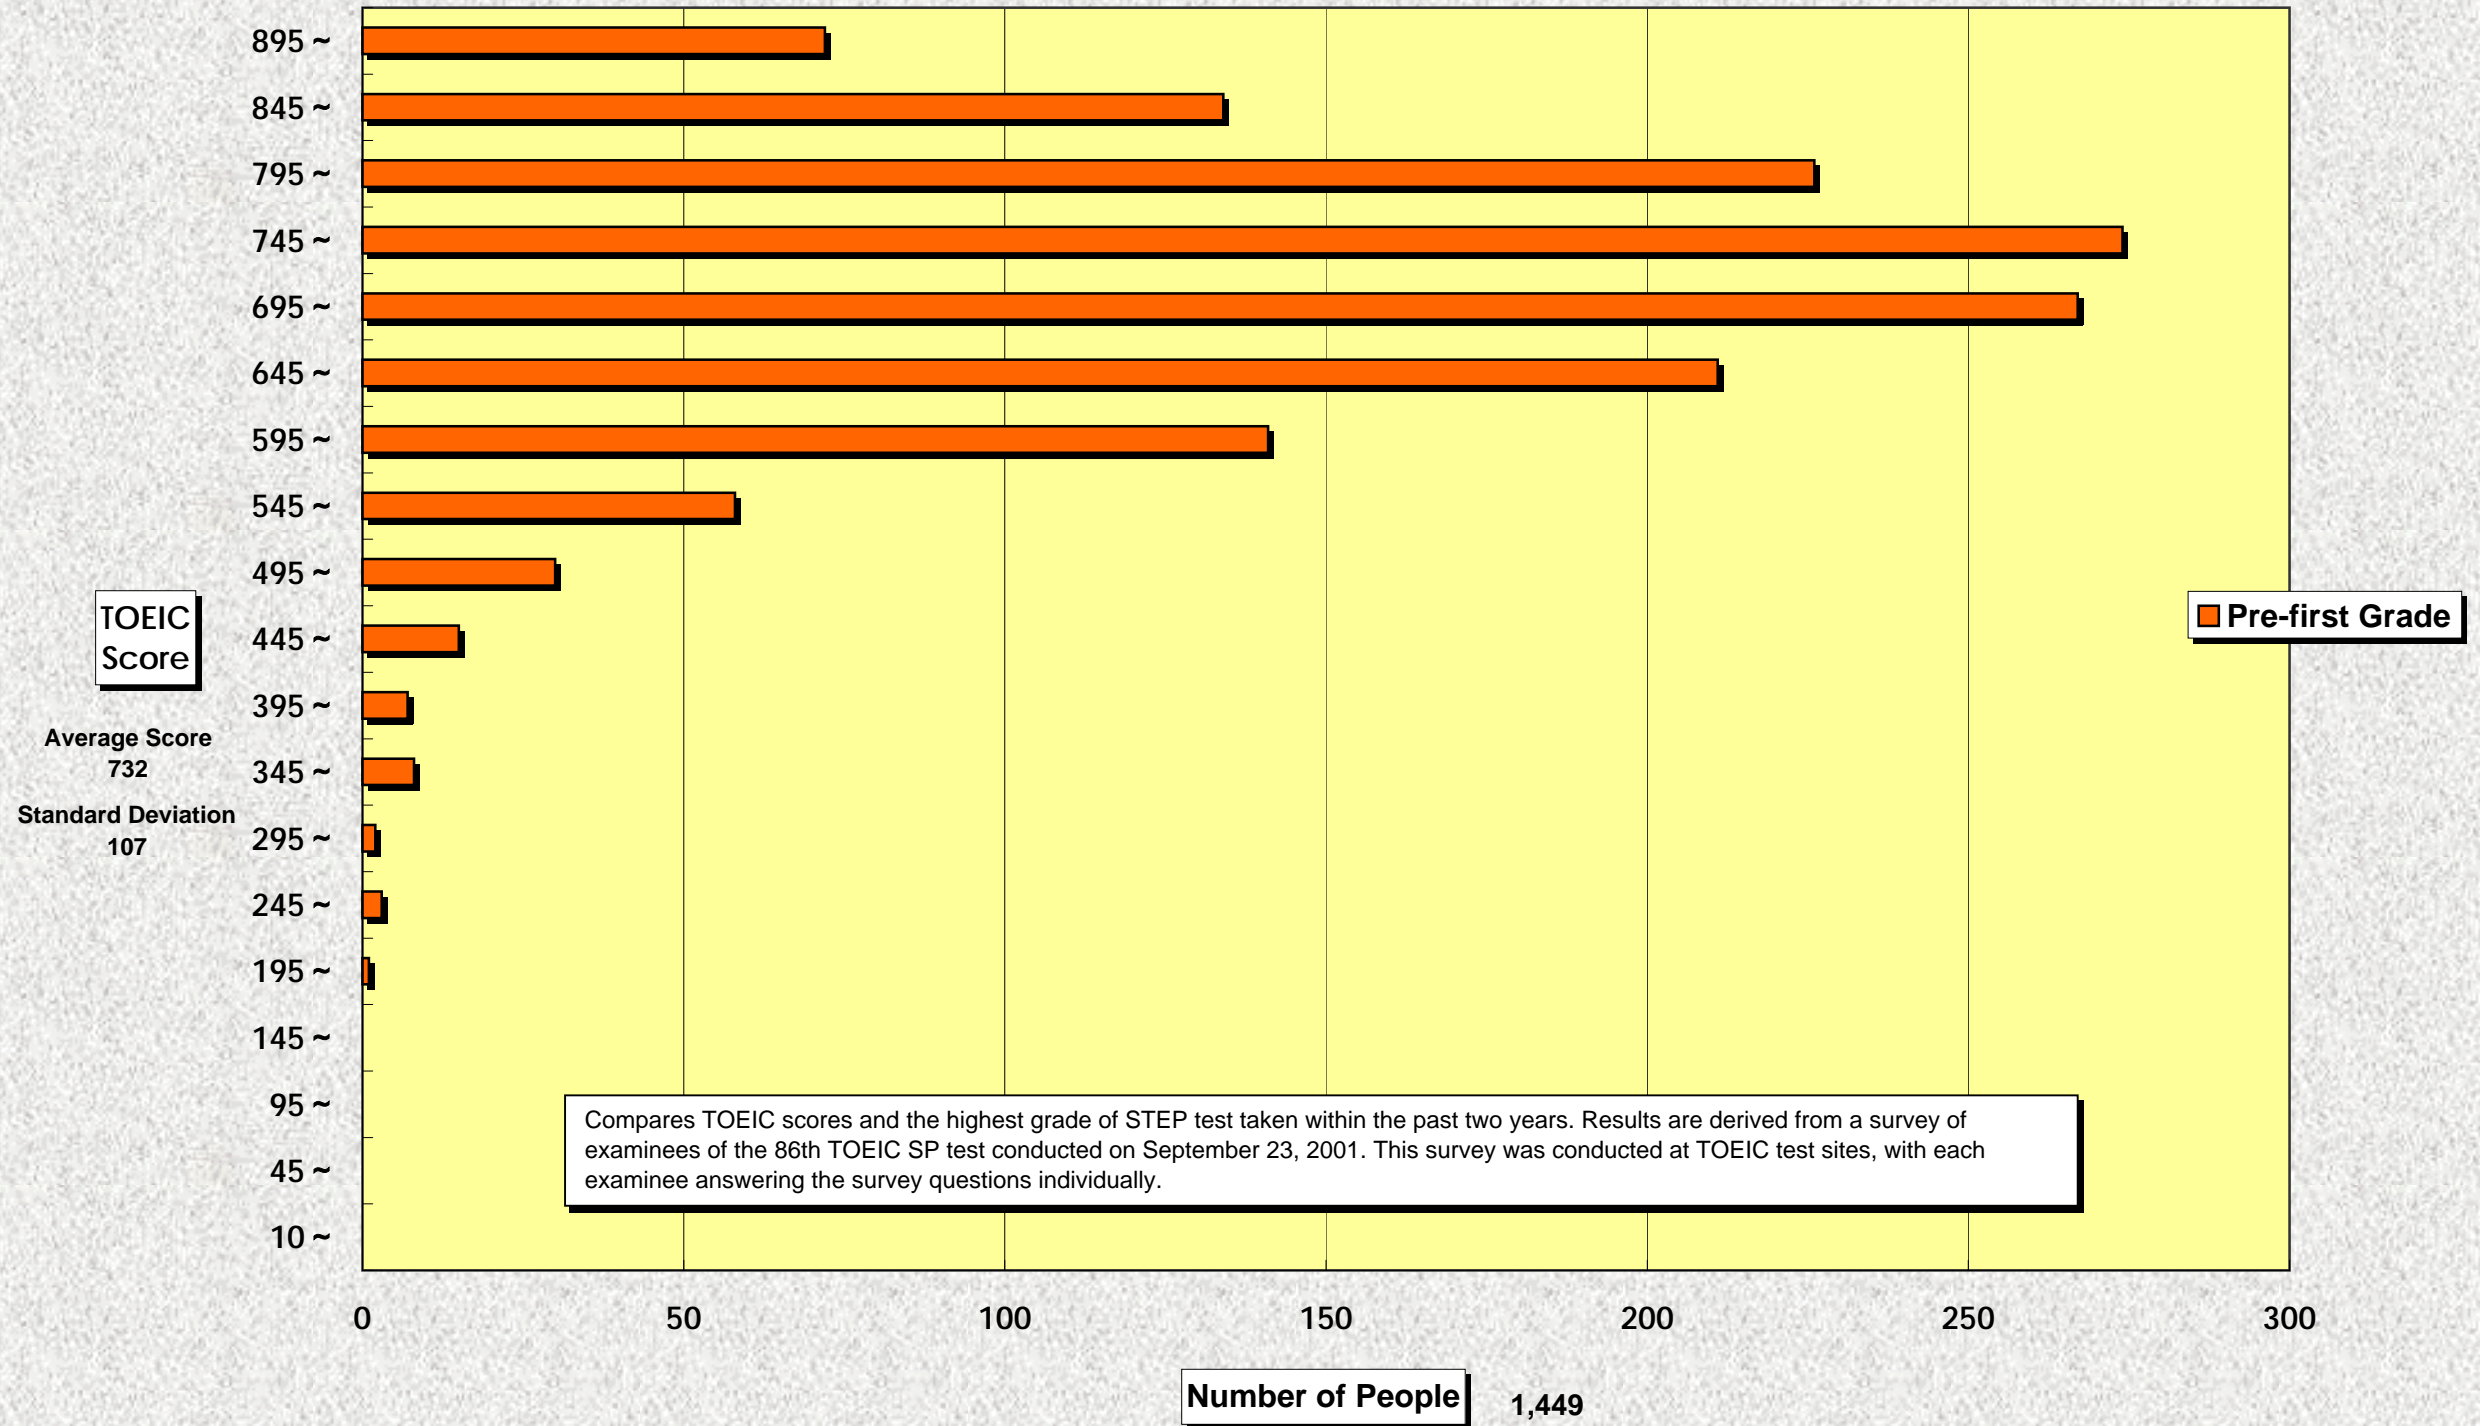

Relationship between TOEIC Scores and Successful STEP First Grade Applicants

Relationship between TOEIC Scores and Successful STEP Pre-first Grade Applicants

Relationship between TOEIC Scores and Successful STEP Second Grade Applicants

Relationship between TOEIC Scores and Successful STEP Pre-second Grade Applicants

Relationship between TOEIC Scores and Successful STEP Third Grade Applicants