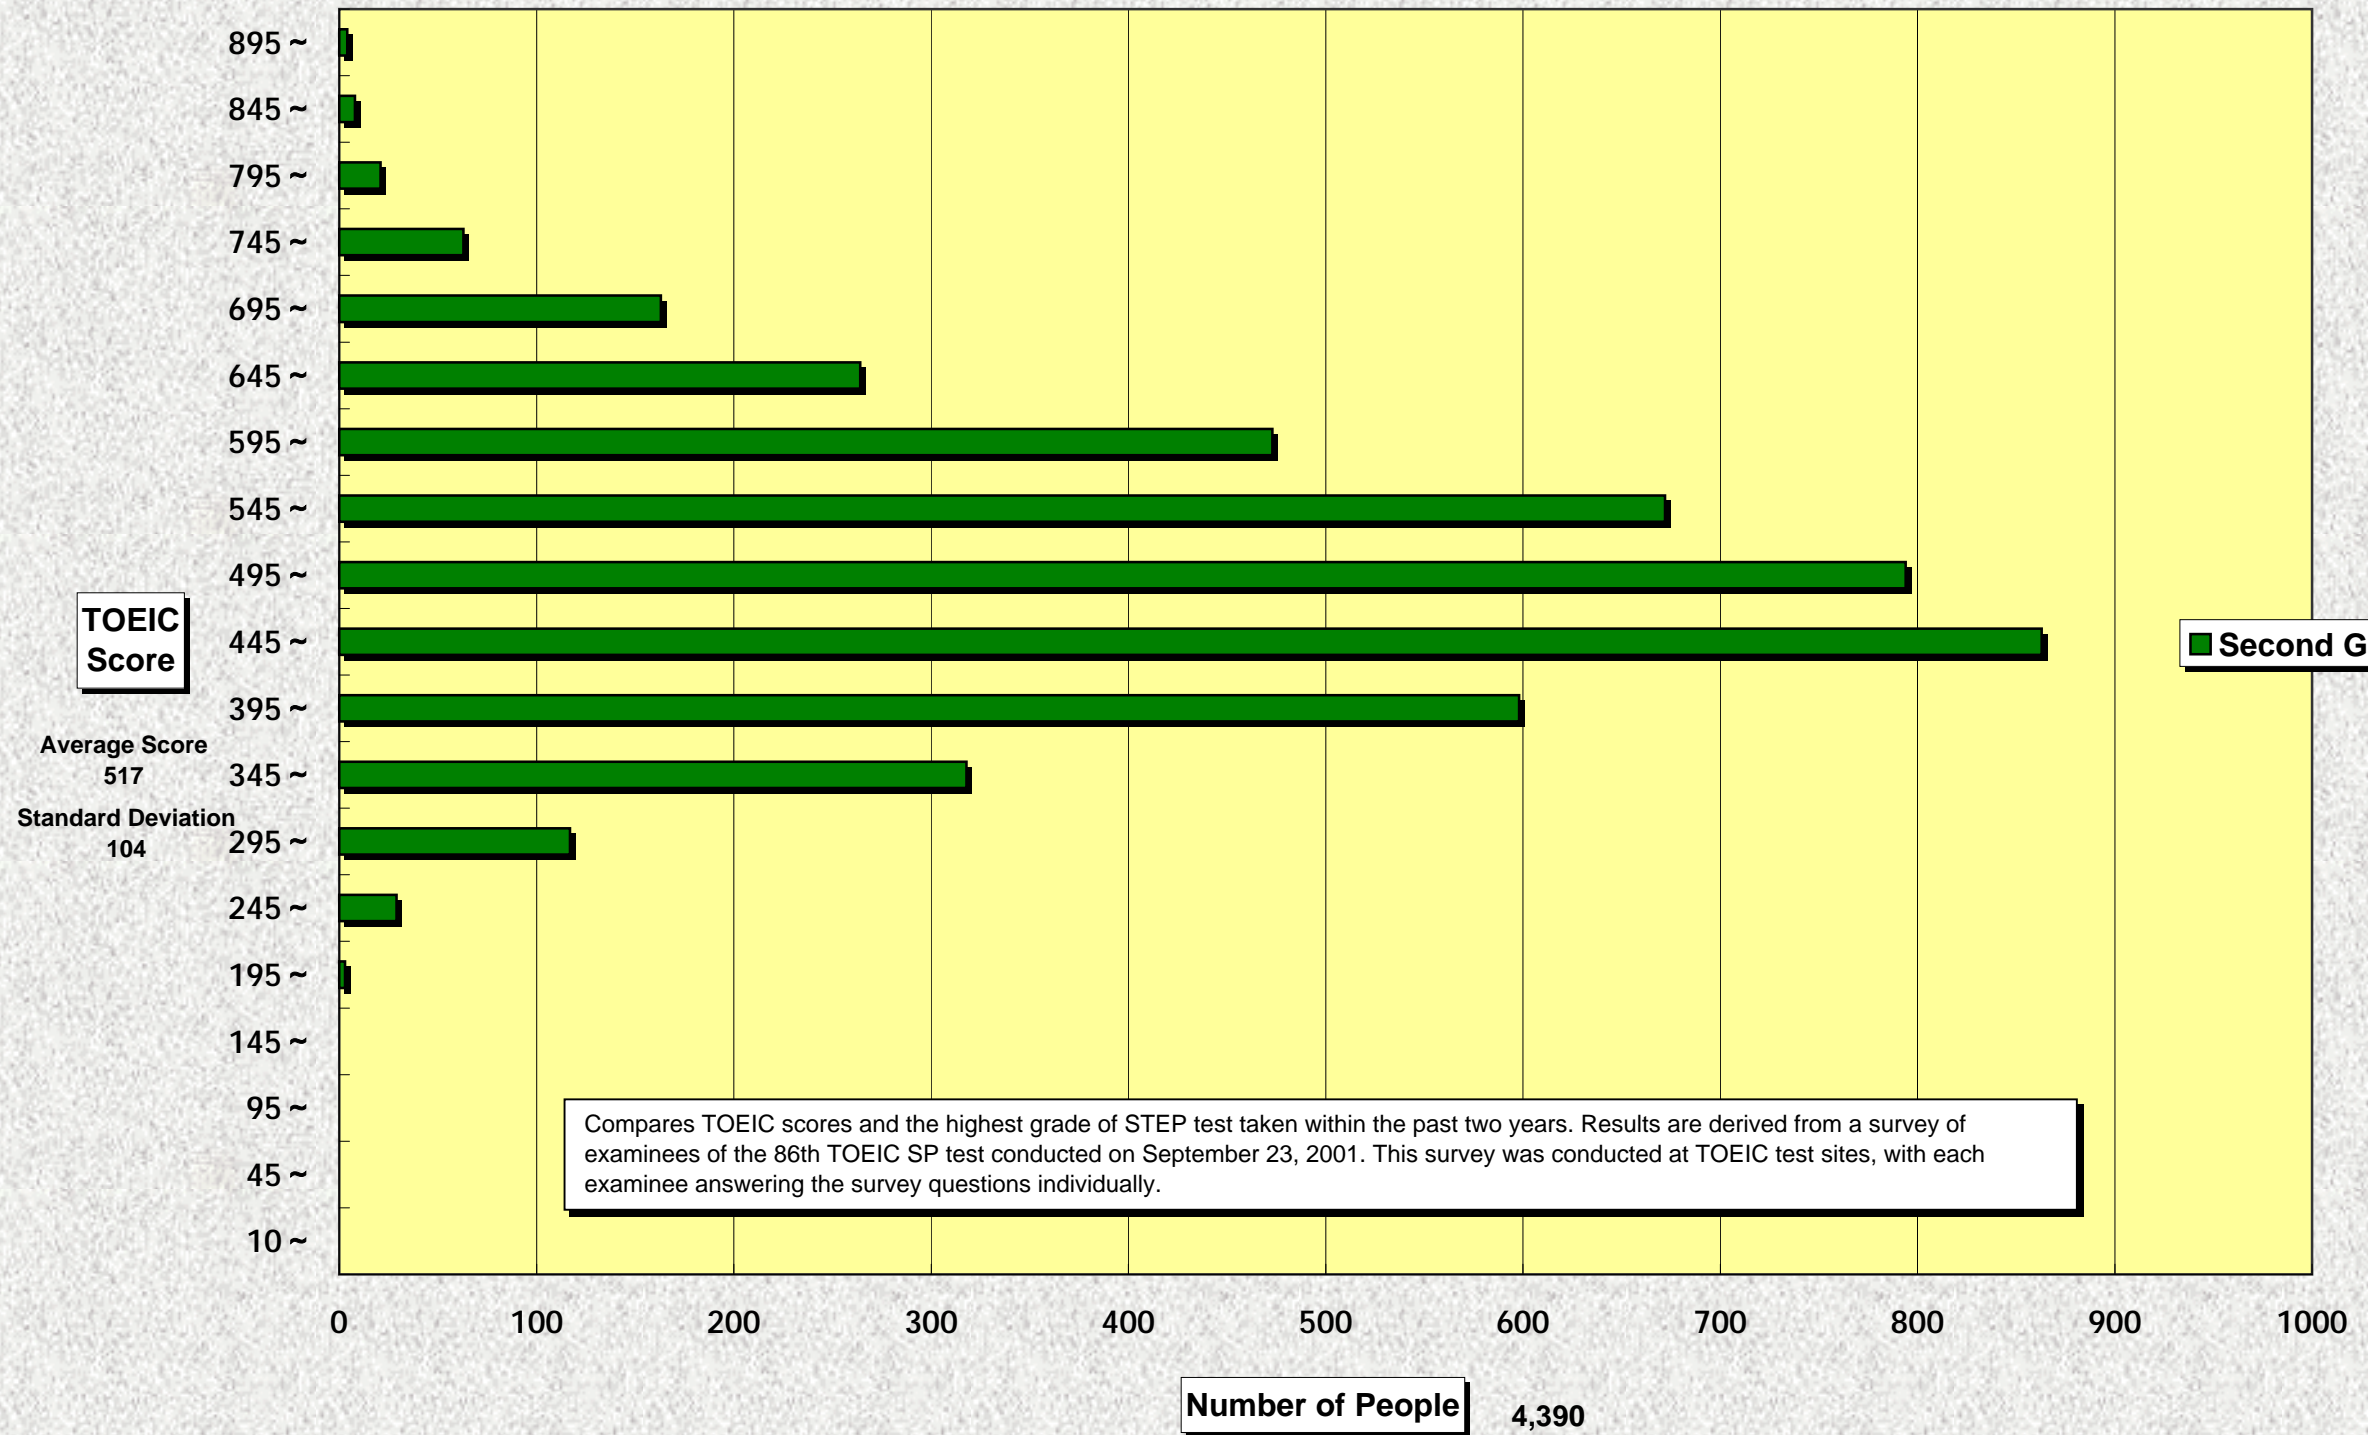

Relationship between TOEIC Scores and Successful STEP First Grade Applicants

Relationship between TOEIC Scores and Successful STEP Pre-first Grade Applicants

Relationship between TOEIC Scores and Successful STEP Second Grade Applicants

Relationship between TOEIC Scores and Successful STEP Pre-second Grade Applicants

Relationship between TOEIC Scores and Successful STEP Third Grade Applicants