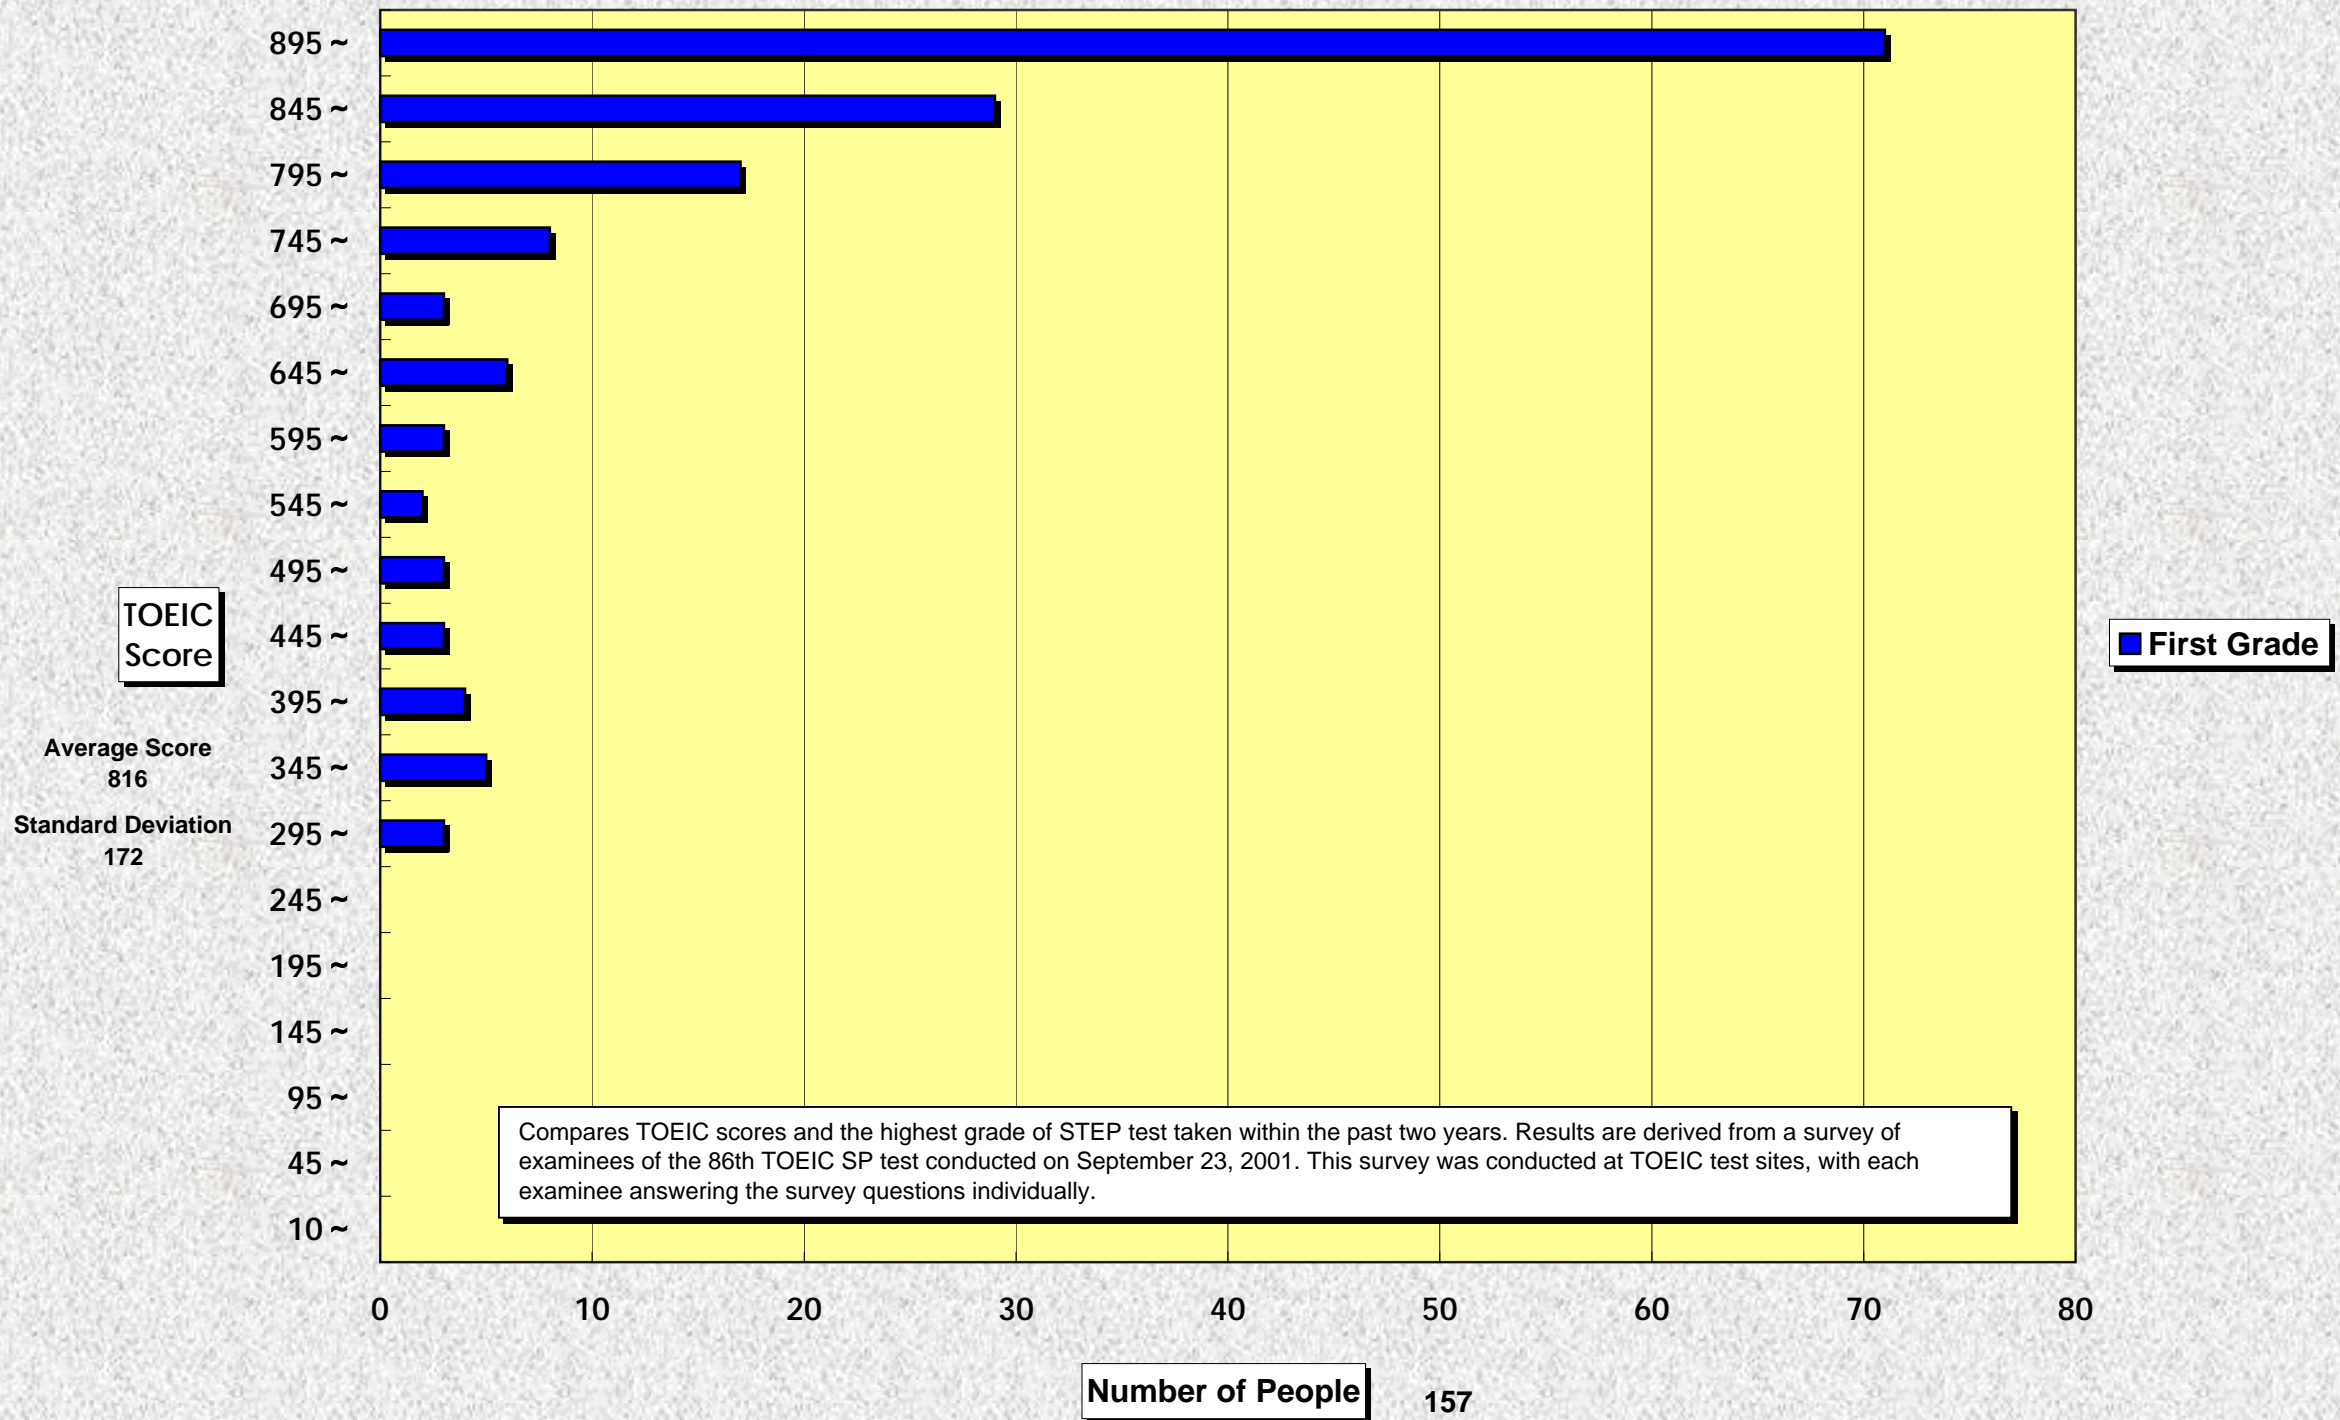

Relationship between TOEIC Scores and Successful STEP First Grade Applicants

Relationship between TOEIC Scores and Successful STEP Pre-first Grade Applicants

Relationship between TOEIC Scores and Successful STEP Second Grade Applicants

Relationship between TOEIC Scores and Successful STEP Pre-second Grade Applicants

Relationship between TOEIC Scores and Successful STEP Third Grade Applicants